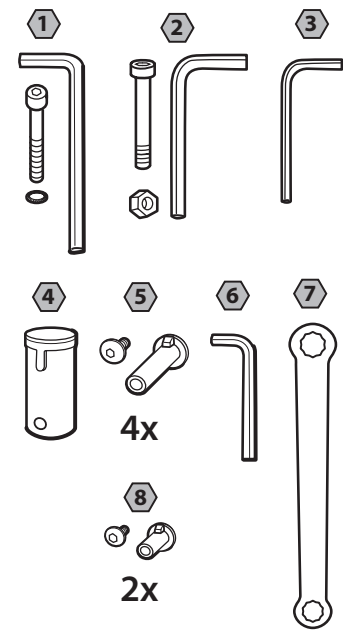

Mat. No. 775756, 80030177 Ver. A
Revision date: 2023-01
©2023 Welch Allyn, Inc.
All rights reserved.

hillrom.com
Welch Allyn, Inc. is a subsidiary of
Hill-Rom Holdings, Inc.

A

REF 4800-60, 4900-60
Accessory Cable
Management Mobile Stand

B

REF 7000-APM
Accessory Power
Management Mobile Stand

C

REF 7000-MWS
Mobile Work Surface Stand

REF 7000-PS

1 A, B, C

2 A, B, C

3 A, B, C

4 A, B, C

5 A, B, C

Hillrom Technical Support
hillrom.com/en-us/about-us/locations/

6 A REF 4800-60
Accessory Cable Management Mobile Stand

6 B REF 7000-APM Accessory Power Management Mobile Stand

7 B

6 C REF 7000-MWS Mobile Work Surface Stand